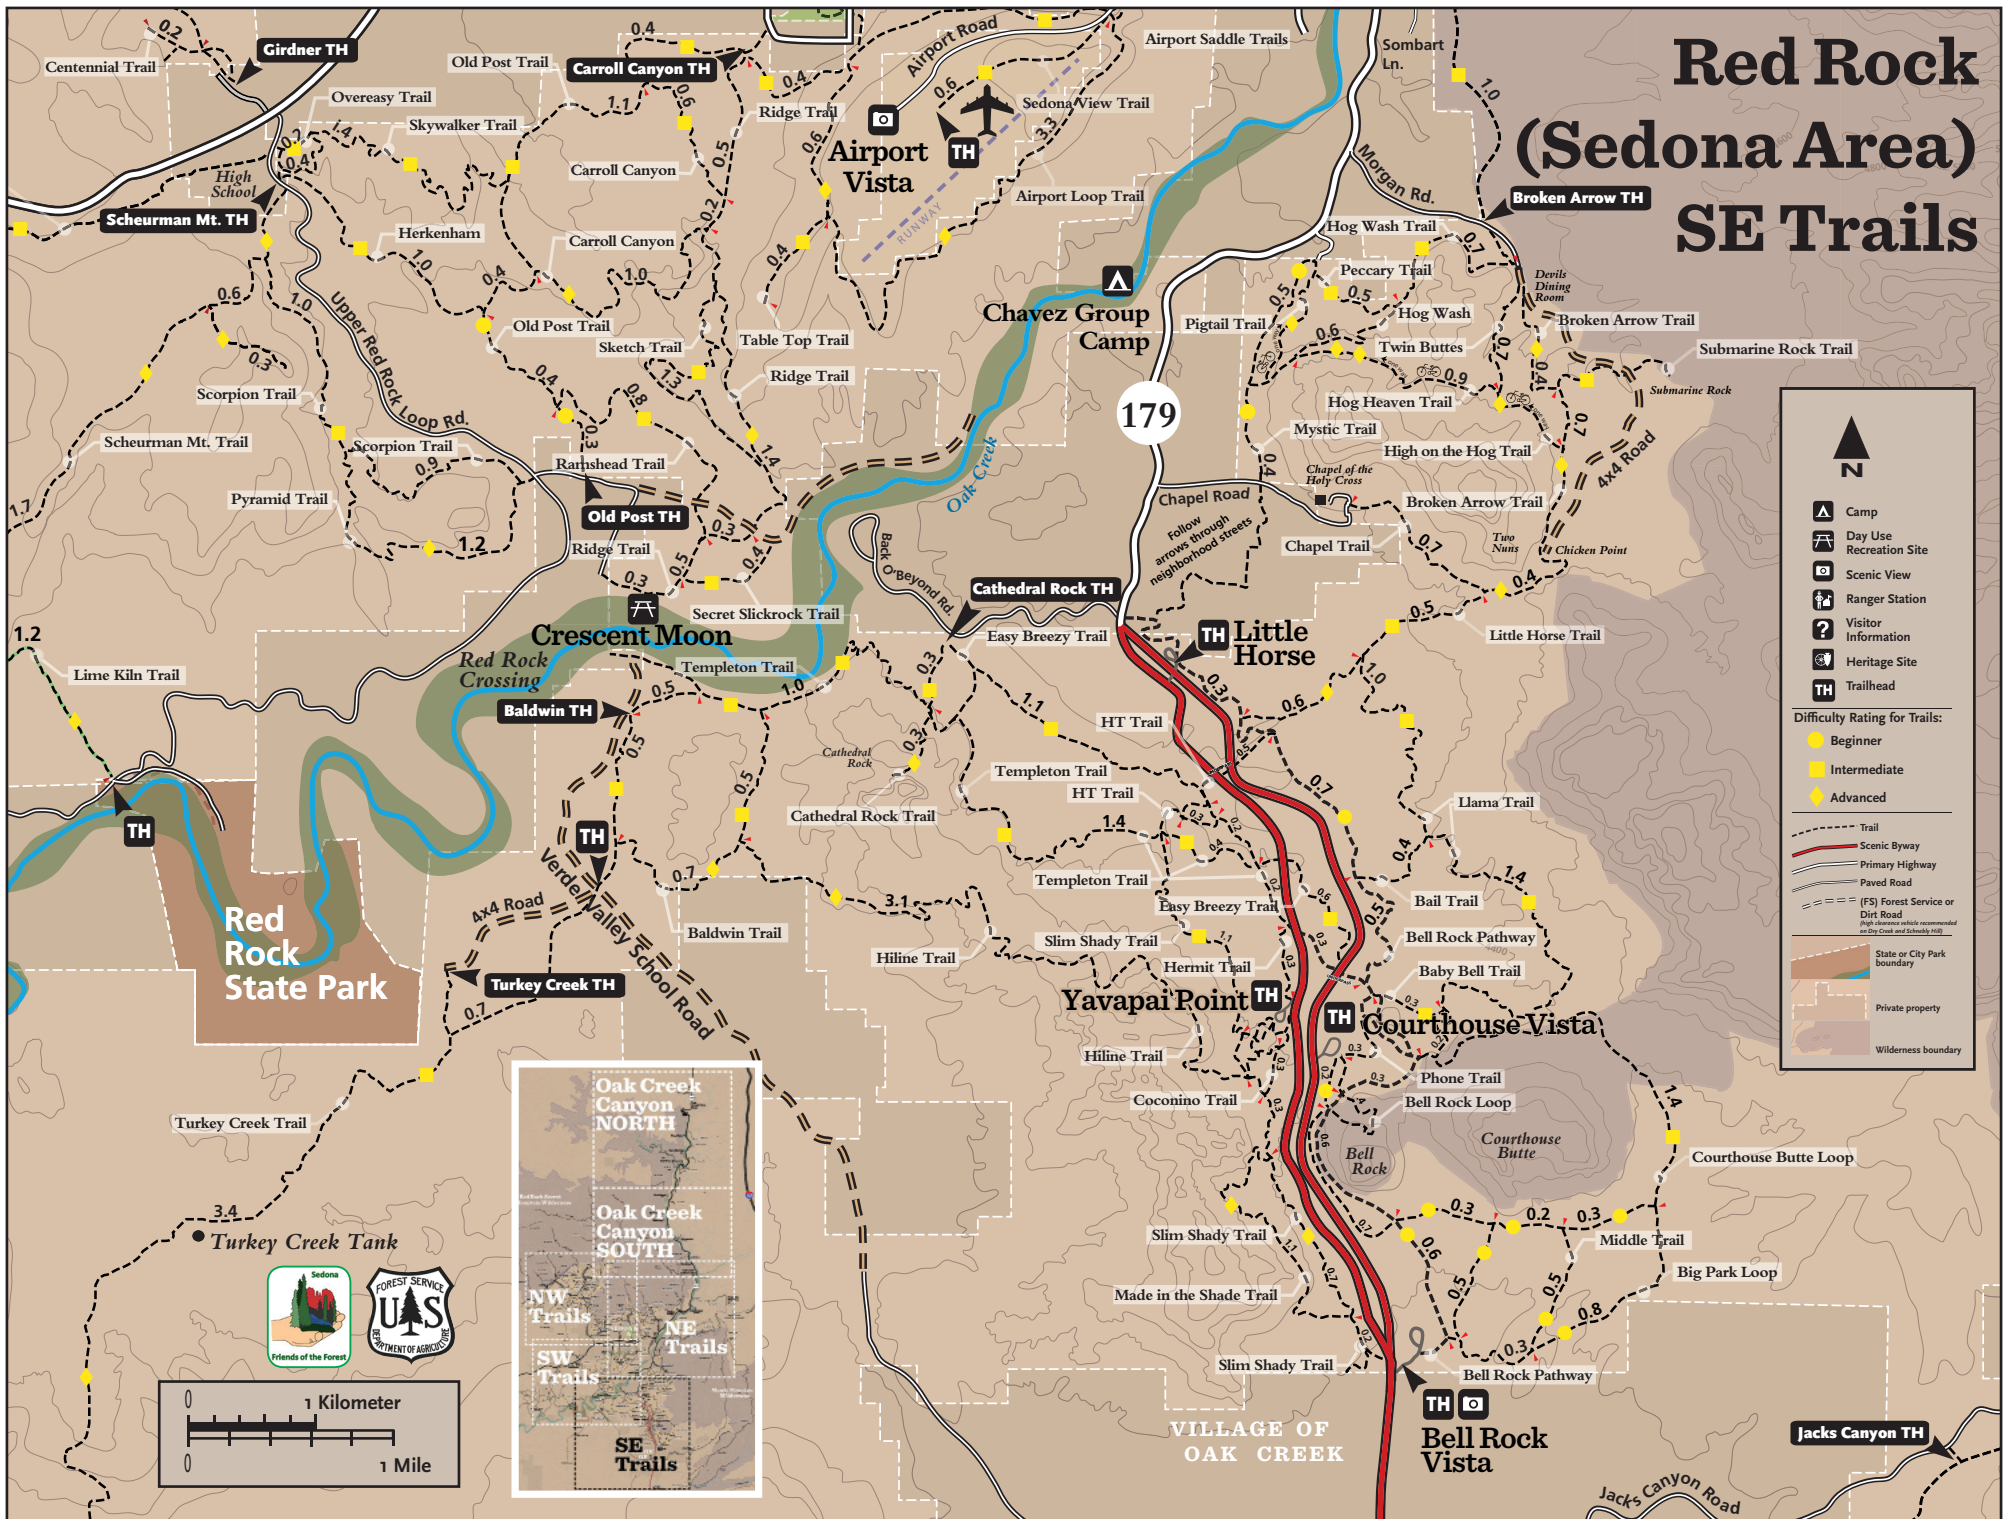

Red Rock (Sedona Area) SE Trails

These maps are made possible through a partnership between the US Forest Service, Sedona Friends of the Forest and a "Keen Effect" grant to "build stronger communities and a healthier planet."