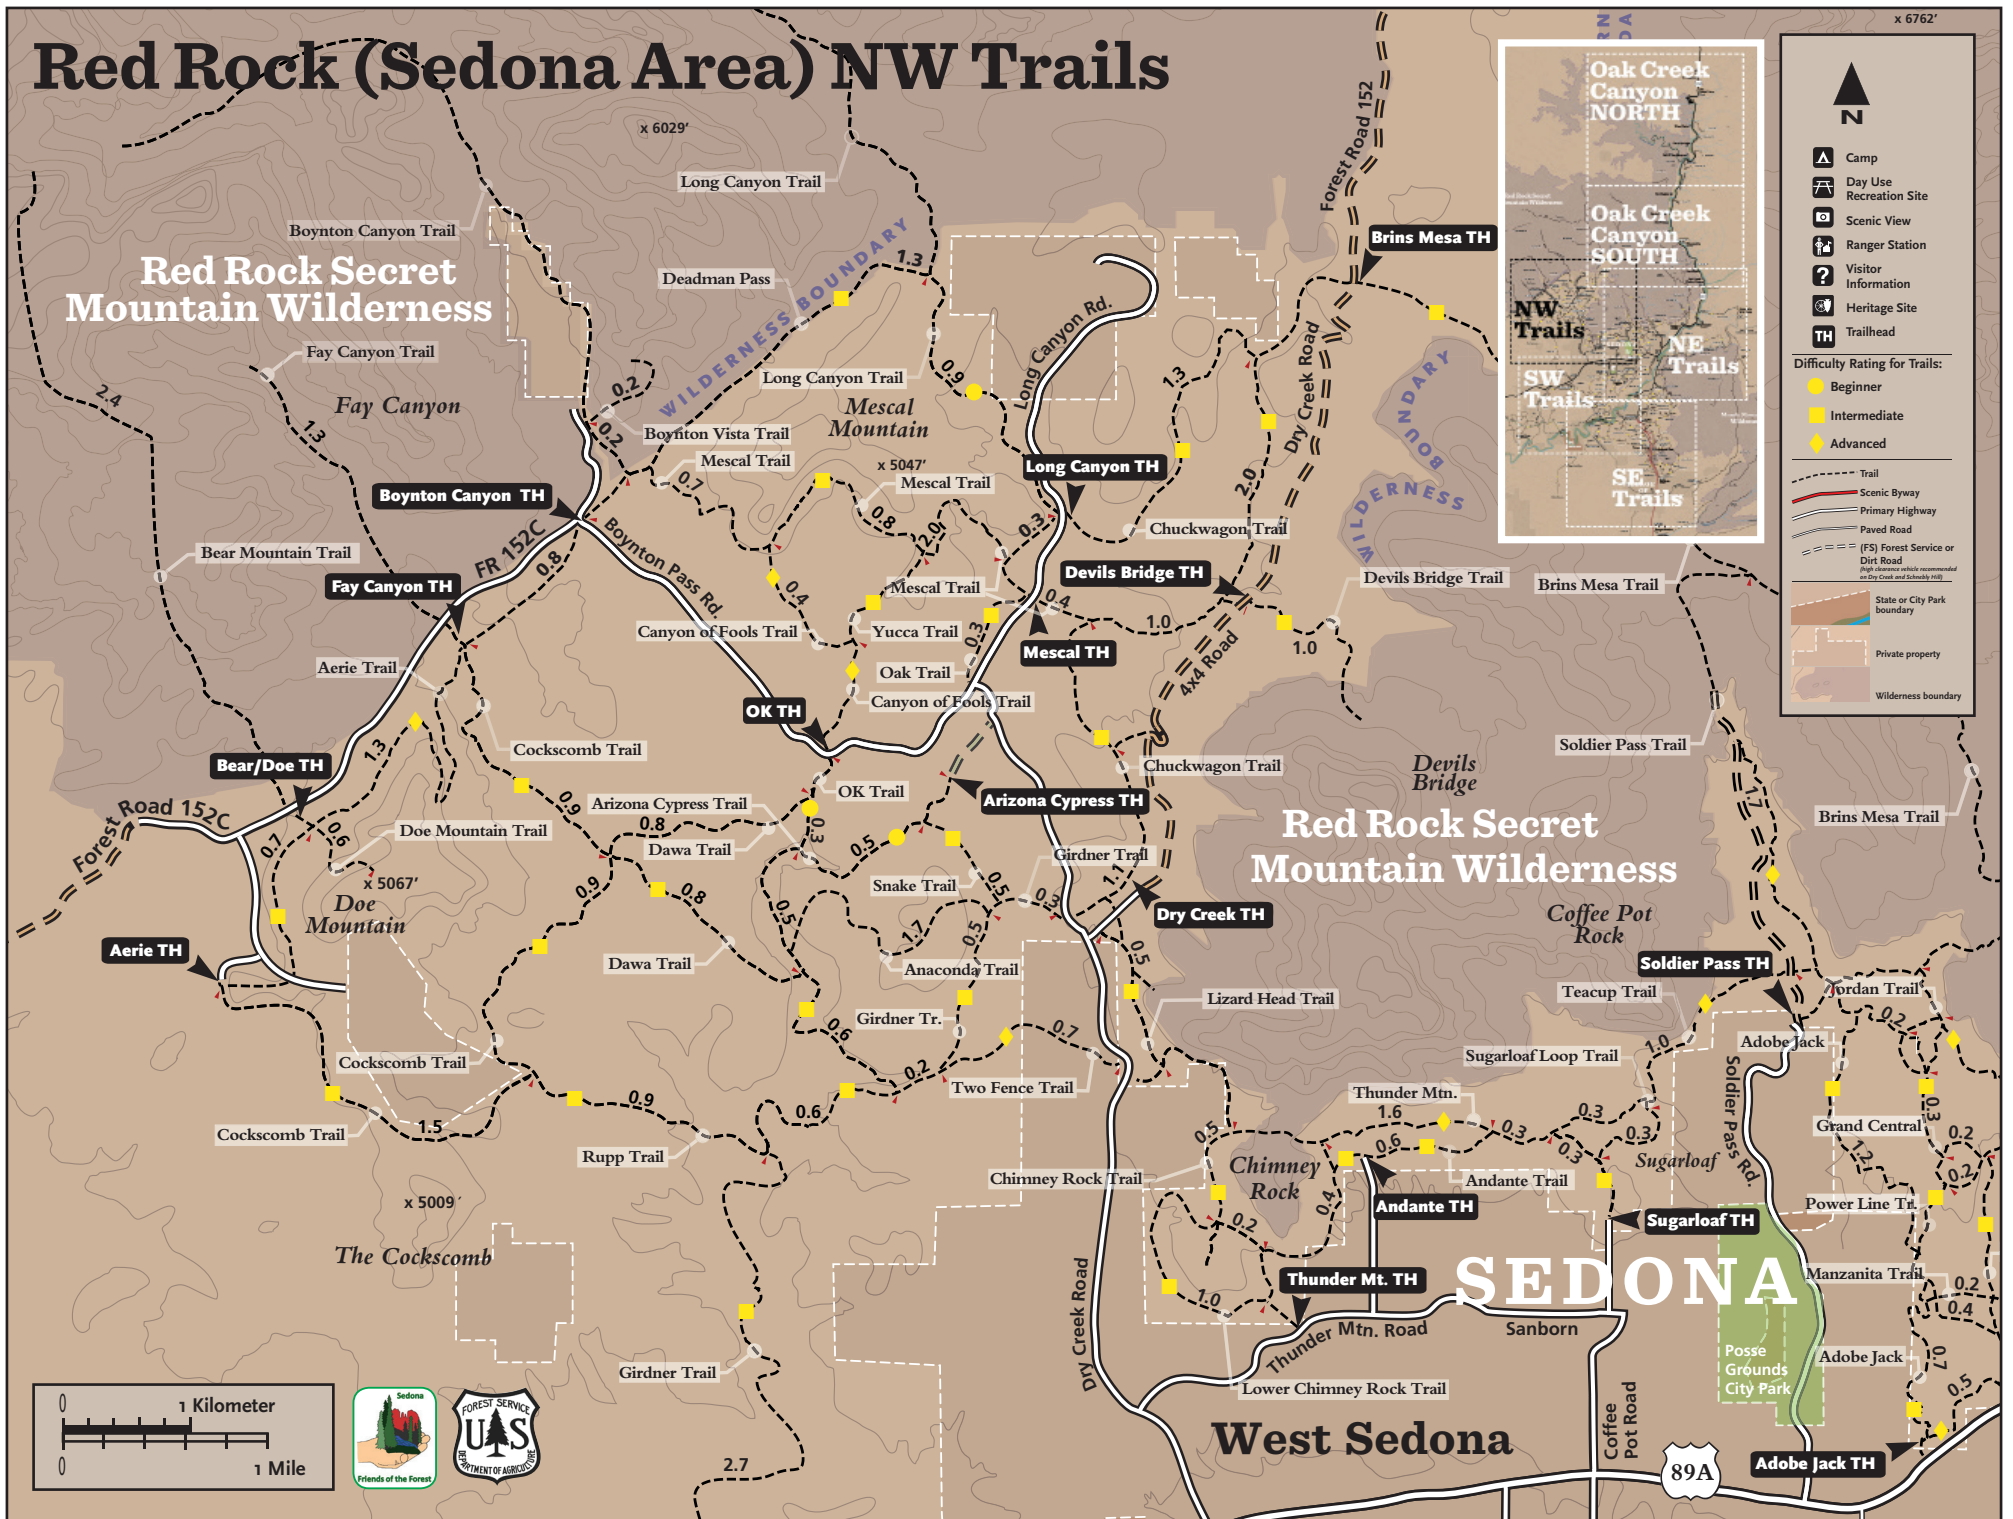

# Red Rock (Sedona Area) NW Trails

x 6762'

These maps are made possible through a partnership between the US Forest Service, Sedona Friends of the Forest and a "Keen Effect" grant to "build stronger communities and a healthier planet."