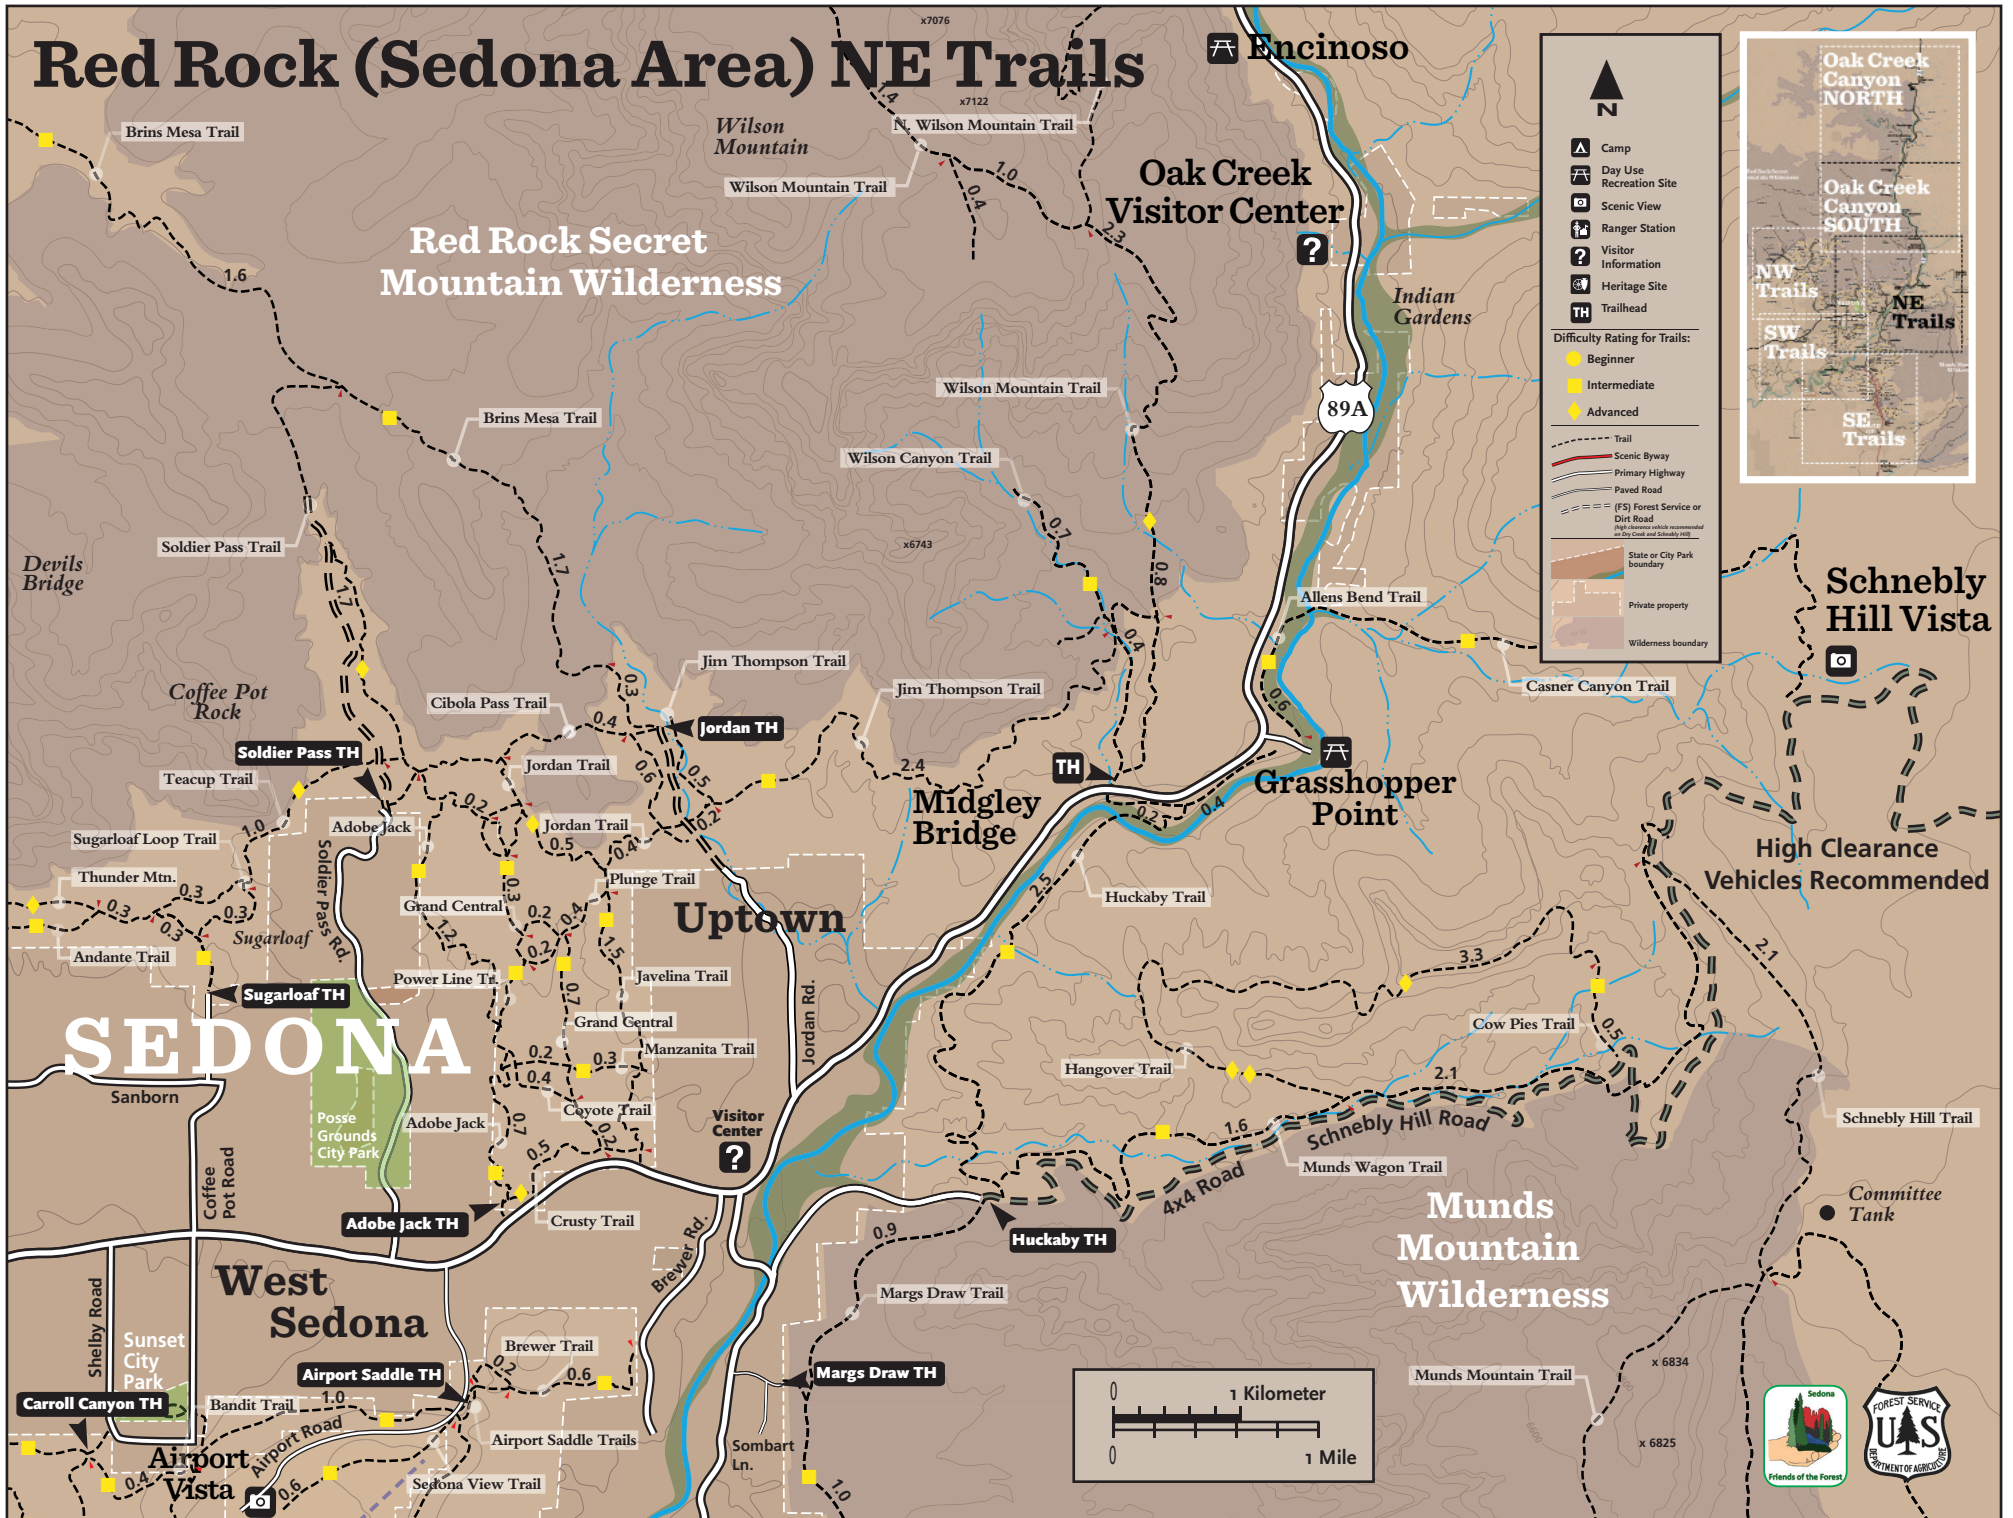

# Red Rock (Sedona Area) NE Trails

These maps are made possible through a partnership between the US Forest Service, Sedona Friends of the Forest and a "Keen Effect" grant to "build stronger communities and a healthier planet."